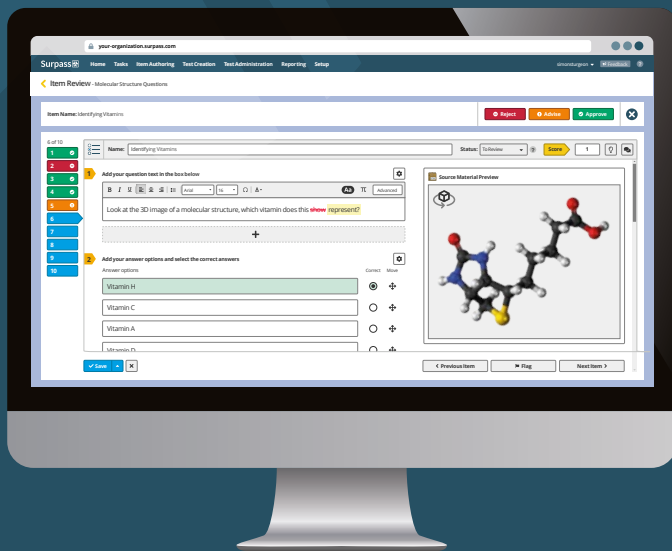

Your items, your item bank, securely delivered anywhere.

As your test development, delivery and technology partner, we'll give you the confidence and control you desire over your assessment program. With the best team, platform, and the collaborative benefits of the fastest growing community in testing, you'll be glad your exams are powered by Surpass.